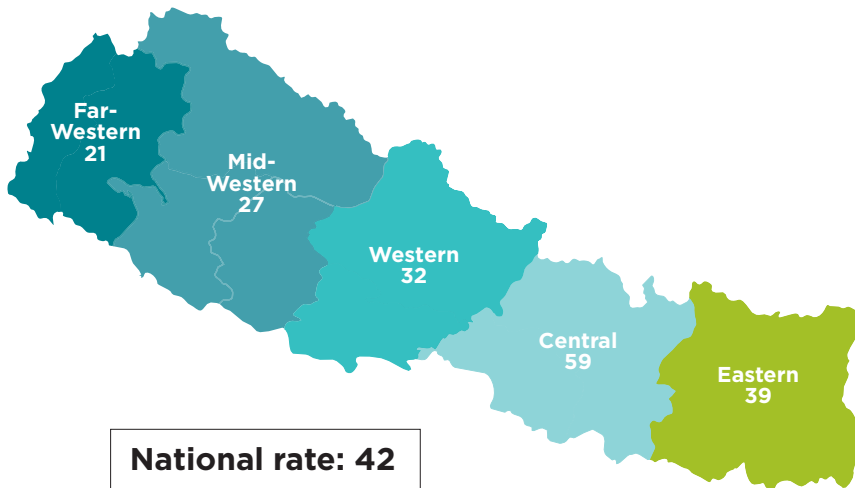

# Abortion is common across Nepal, but rates vary significantly by region

Abortions per 1,000 women of reproductive age

कृपा  
CREHPA